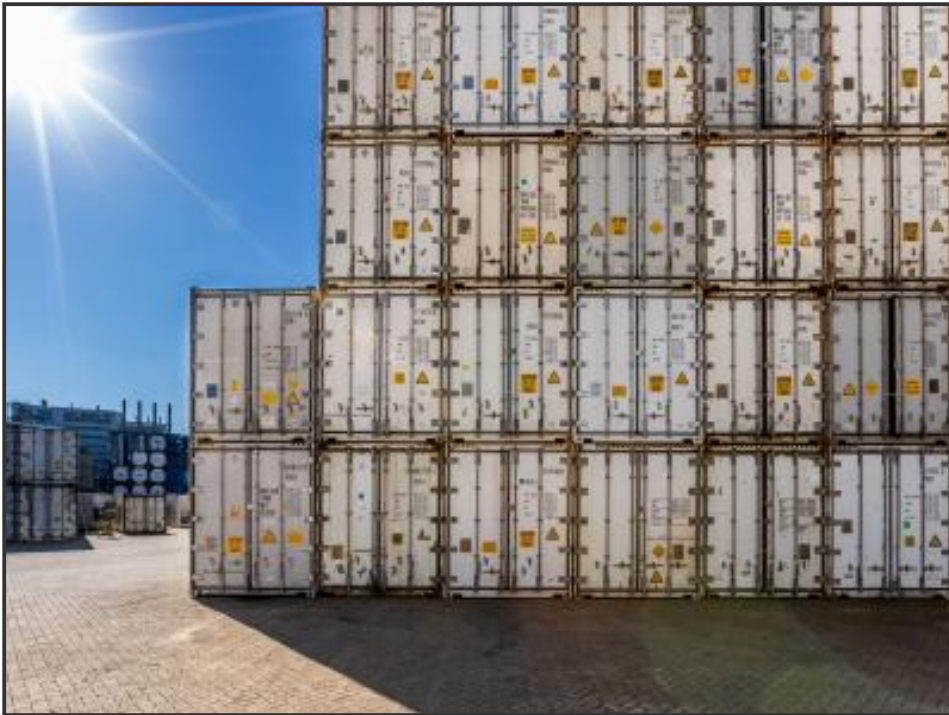

## Reefer Containers NEW & USED

### £POA

Exstock source and supply NEW & USED 20ft & 40ft reefer containers. Partitions, side doors & hatches available as upgrades on request. Clip on generators available for all orders on request, both NEW & USED.